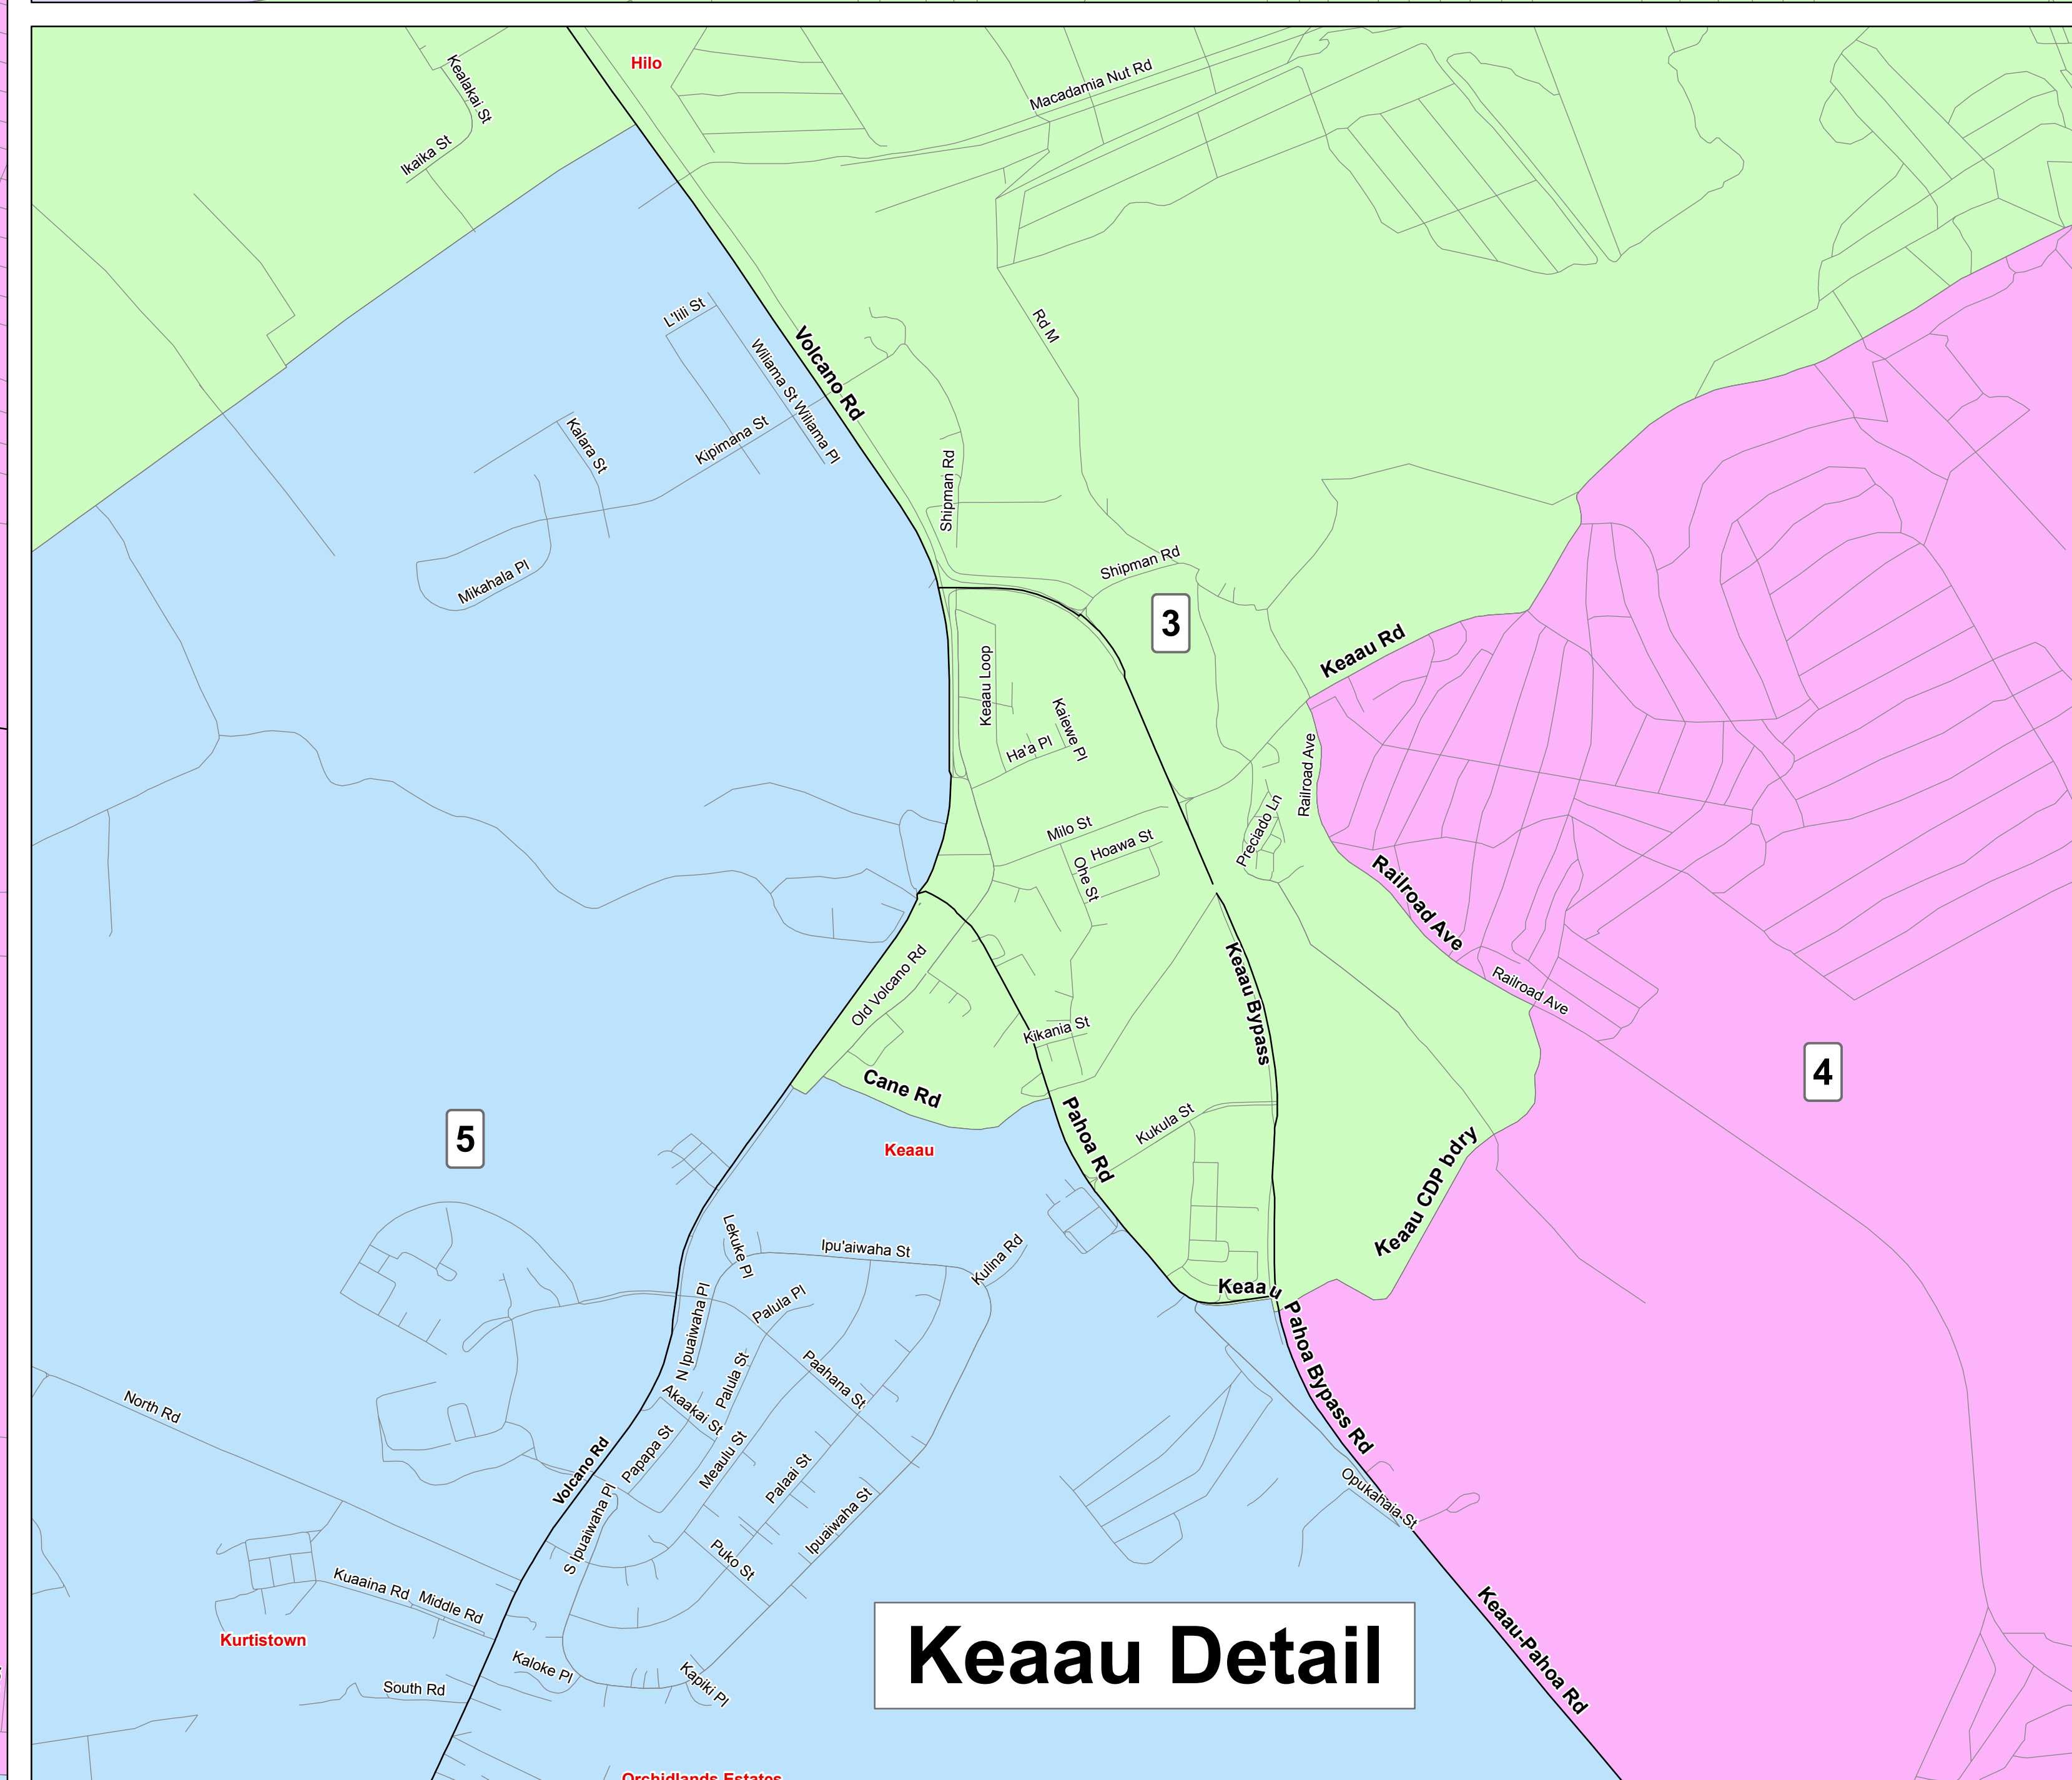

County of Hawaii Redistricting Commission 2011

Office of the
County Clerk

Detail Maps A: Waimea, Hilo, Keaau & Pahoa

Notes:

2011 Hawaii County Council Districts adopted by Hawaii Redistricting Commission, November 30, 2011.

Maps prepared by the Office of the County Clerk, Elections Division.

Source: U.S. Bureau of Census 2010 TIGER/LINE.

Accuracy of the map is limited to the accuracy of the TIGER data.

- Council District 1
- Council District 2
- Council District 3
- Council District 4
- Council District 5
- Council District 6
- Council District 7
- Council District 8
- Council District 9
- Primary Road
- Secondary Road or Trail

1:16,000

Text