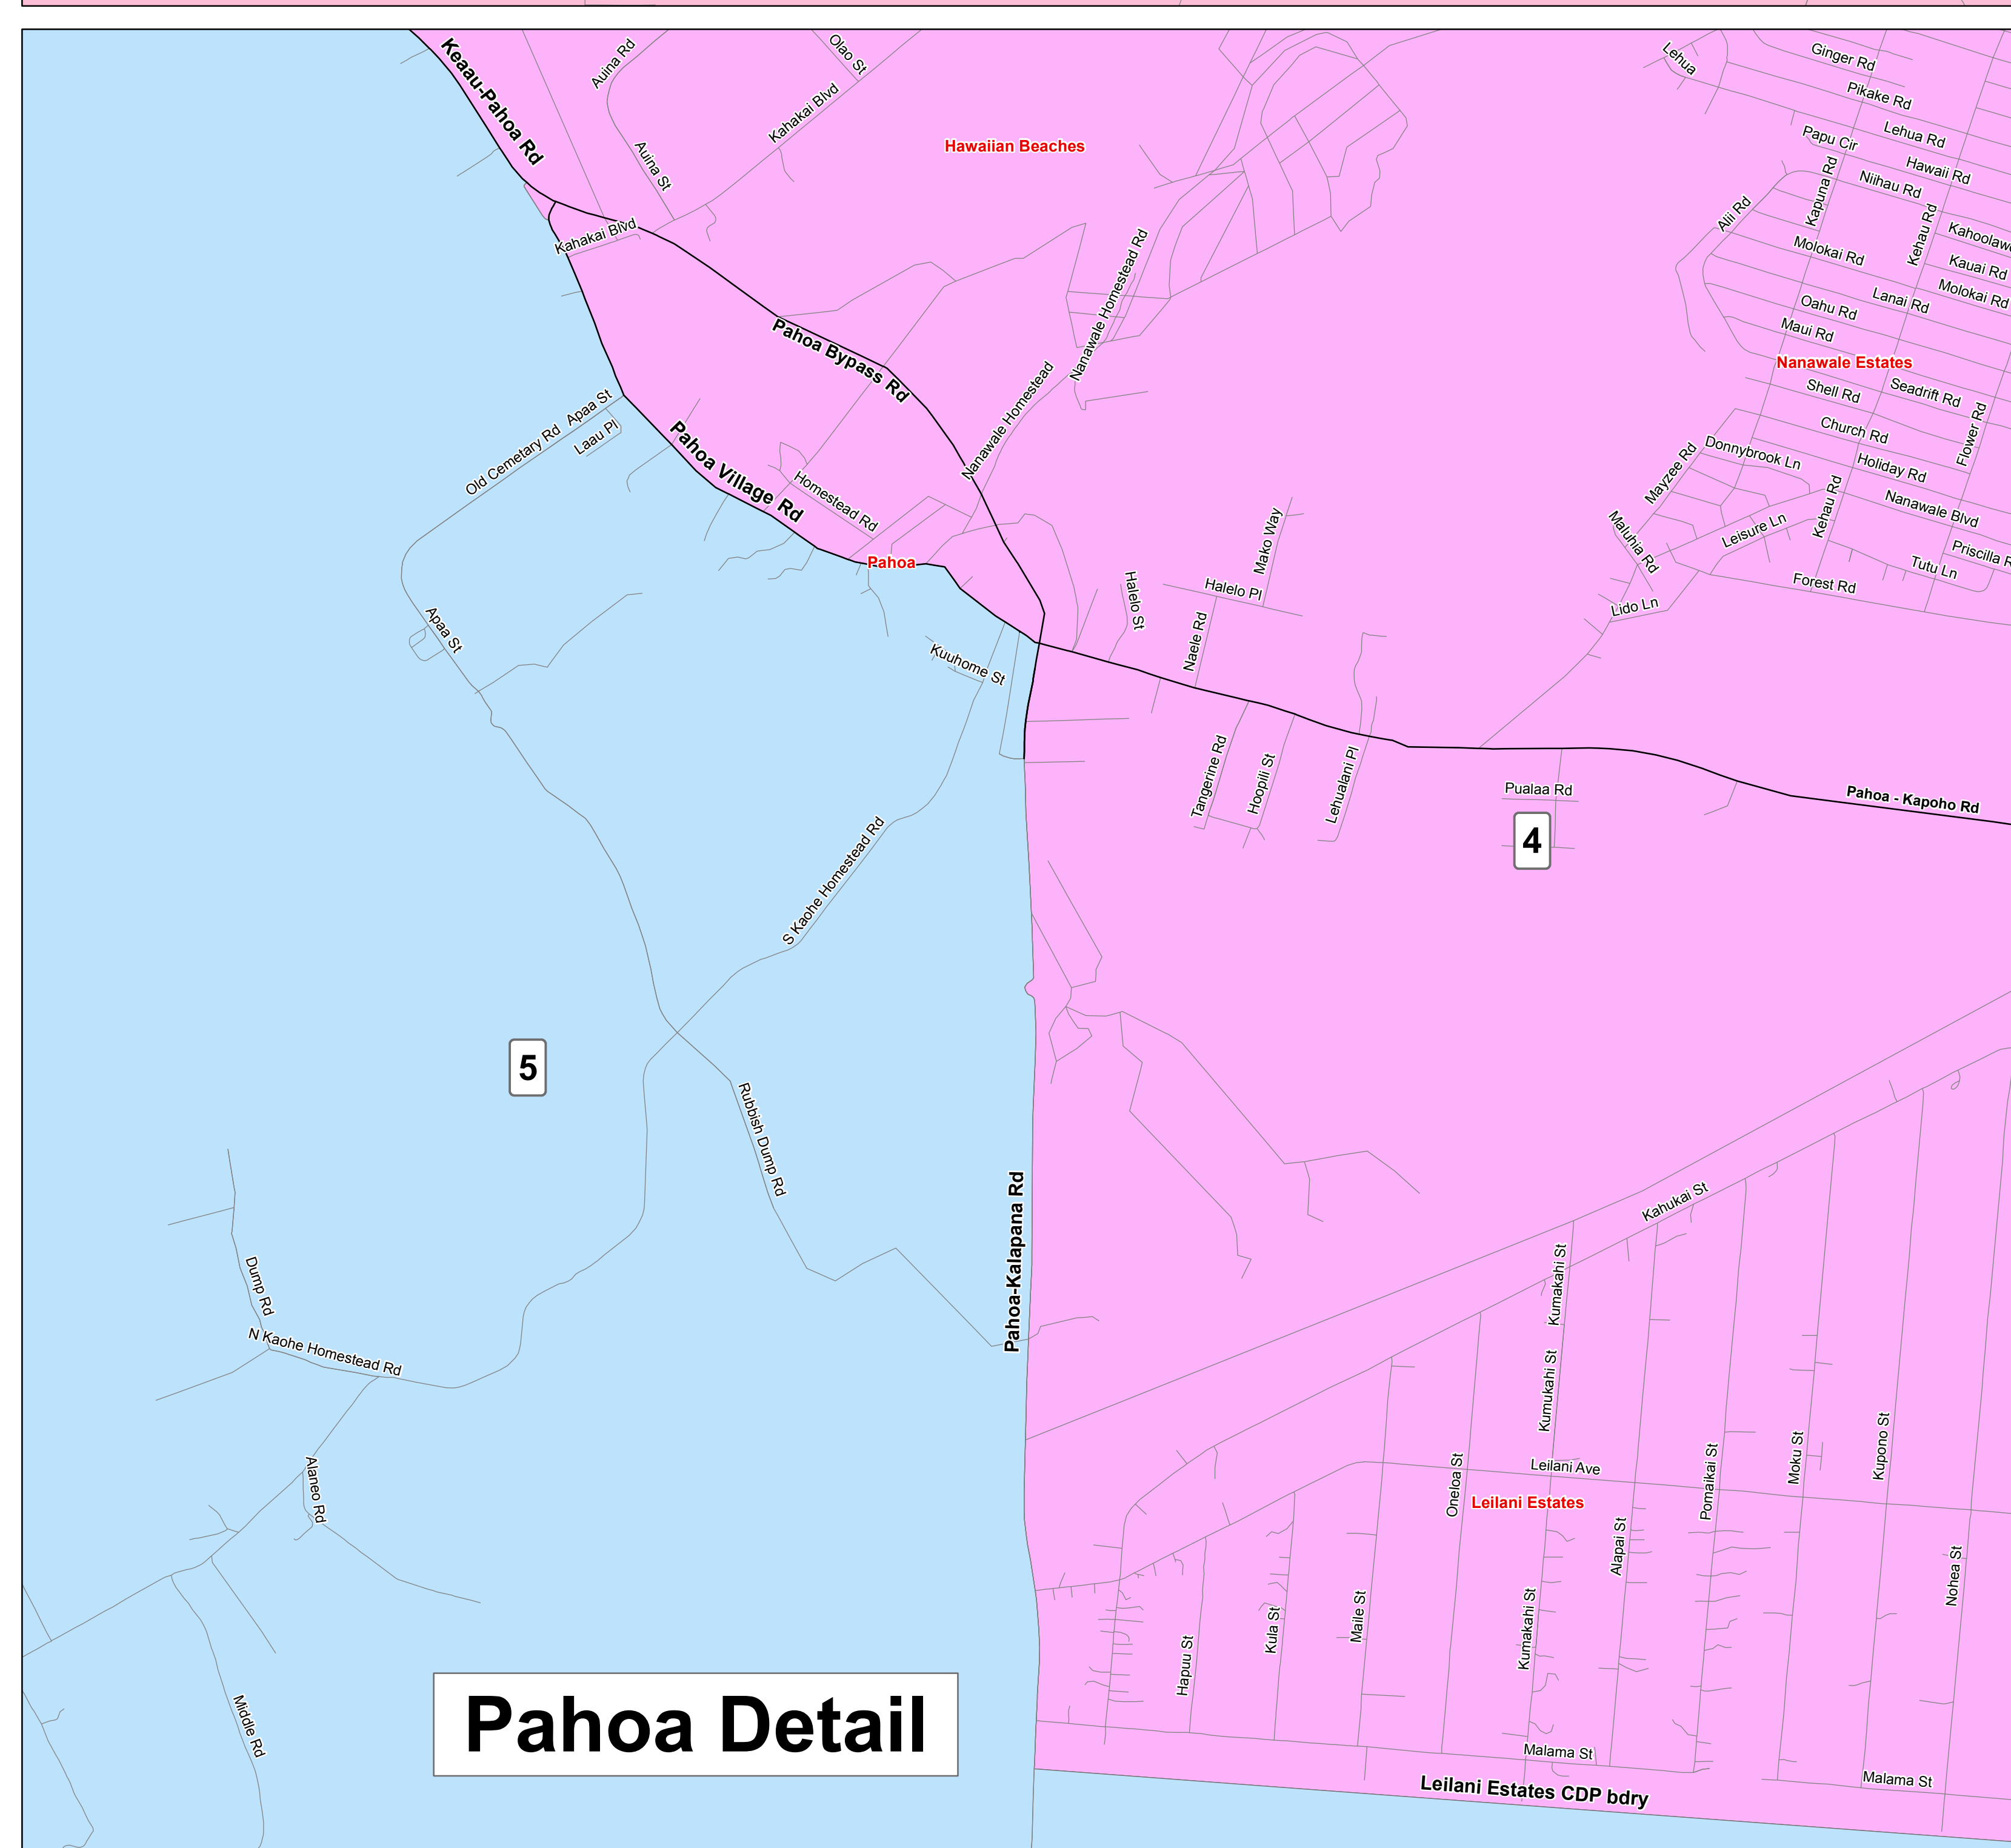

County of Hawaii Redistricting Commission 2011

Office of the
County Clerk

Detail Maps A: Waimea, Hilo, Keaau & Pahoa

Notes:

2011 Hawaii County Council Districts adopted by Hawaii Redistricting Commission, November 30, 2011.

Maps prepared by the Office of the County Clerk, Elections Division.

Source: U.S. Bureau of Census 2010 TIGER/LINE.

Accuracy of the map is limited to the accuracy of the TIGER data.

- Council District 1
- Council District 2
- Council District 3
- Council District 4
- Council District 5
- Council District 6
- Council District 7
- Council District 8
- Council District 9
- Primary Road
- Secondary Road or Trail

1:16,000

Text