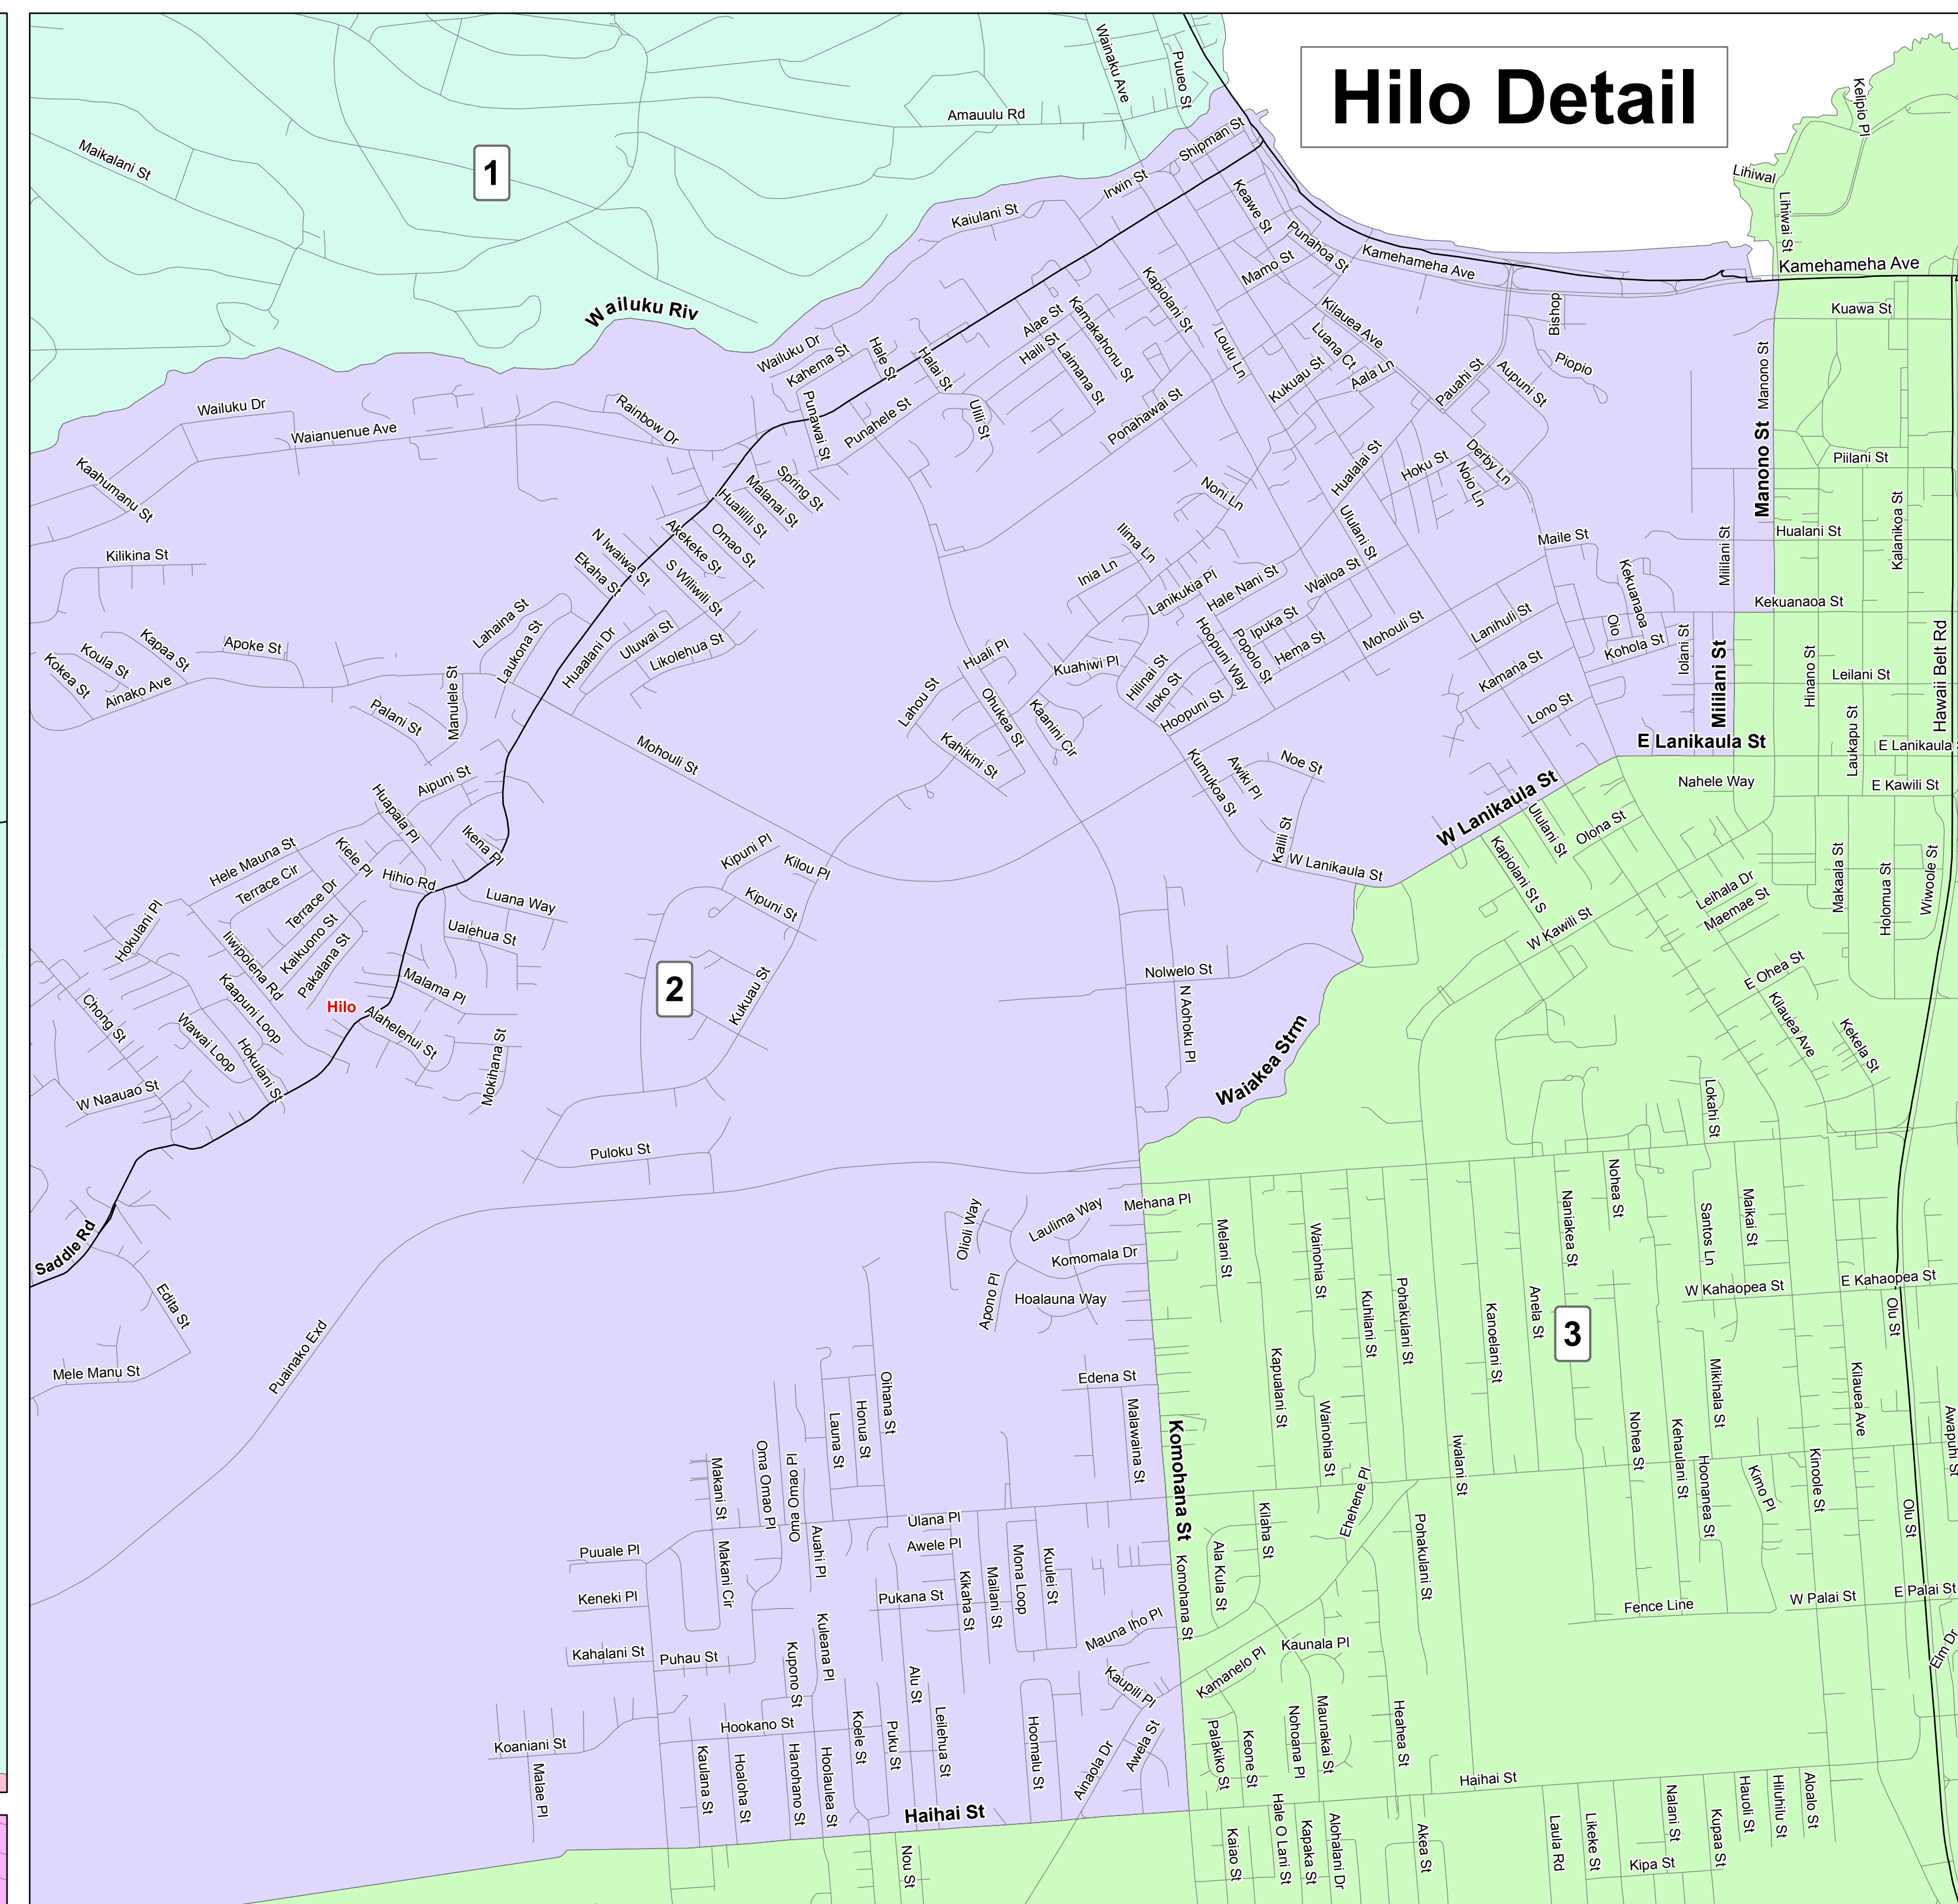

County of Hawaii Redistricting Commission 2011

Office of the
County Clerk

Detail Maps A: Waimea, Hilo, Keaau & Pahoa

Notes:

2011 Hawaii County Council Districts adopted by Hawaii Redistricting Commission, November 30, 2011.

Maps prepared by the Office of the County Clerk, Elections Division.

Source: U.S. Bureau of Census 2010 TIGER/LINE.

Accuracy of the map is limited to the accuracy of the TIGER data.

- Council District 1
- Council District 2
- Council District 3
- Council District 4
- Council District 5
- Council District 6
- Council District 7
- Council District 8
- Council District 9
- Primary Road
- Secondary Road or Trail

1:16,000

Text